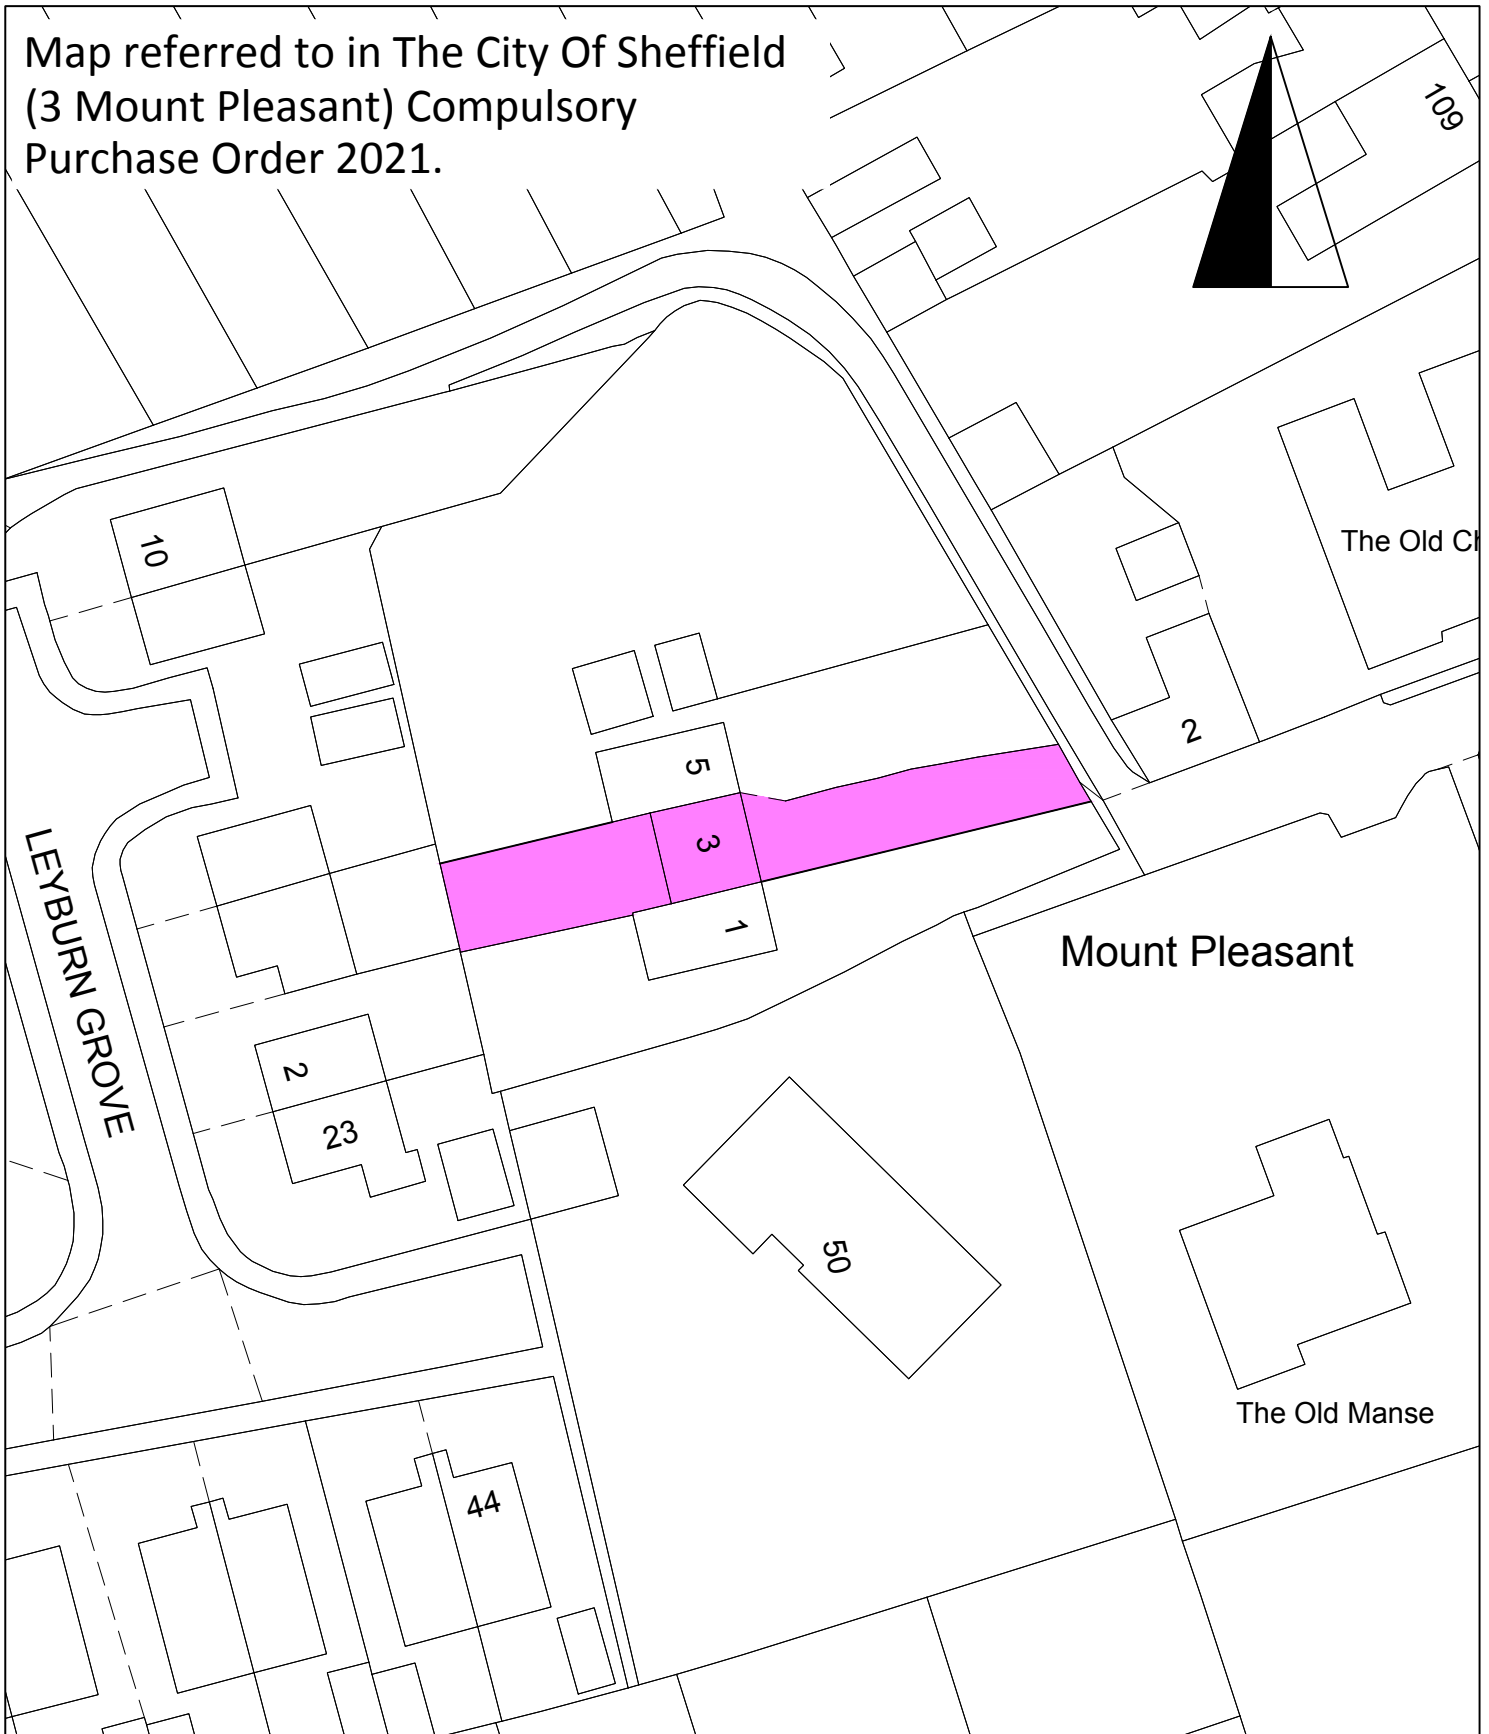

Map referred to in The City Of Sheffield  
(3 Mount Pleasant) Compulsory  
Purchase Order 2021.

	Scale 1:500
	Date 04/01/2021

Maps are reproduced from Ordnance Survey with permission of HMSO. OS License No. 100018816.  
This drawing is protected by copyright. The Copyright owner is Sheffield City Council.

This page is intentionally left blank